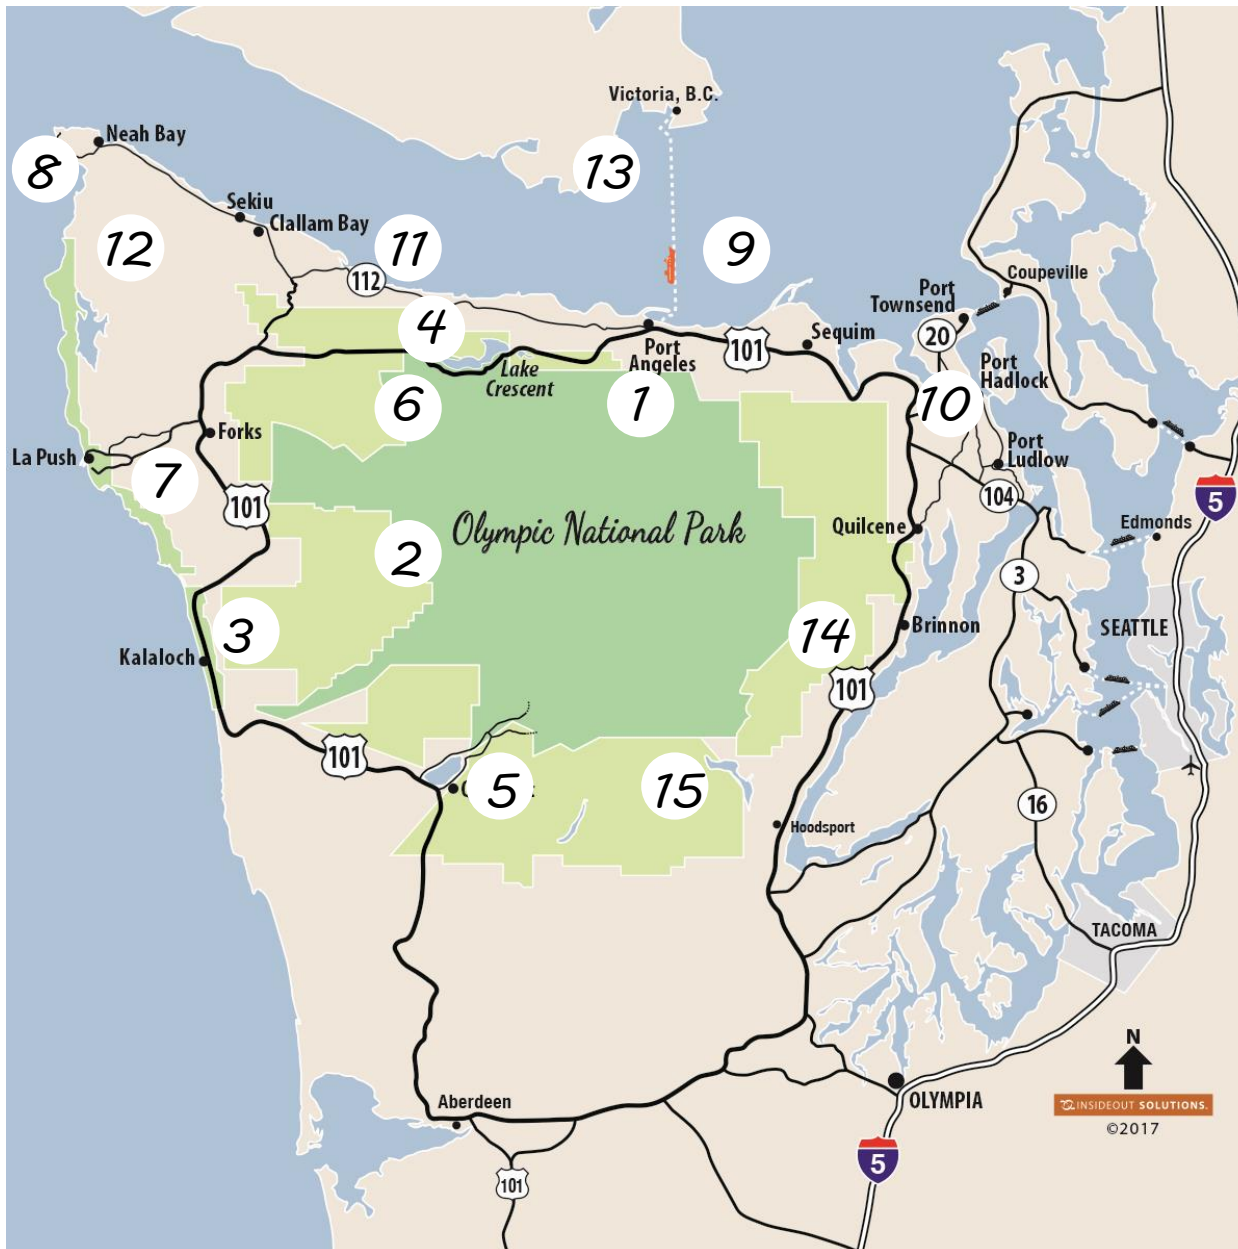

Top 15 Must-See Olympic Peninsula Destinations

1. Hurricane Ridge
2. Hoh Rain Forest
3. Ruby Beach
4. Lake Crescent
5. Lake Quinault
6. Sol Duc Valley
7. La Push/Second Beach
8. Cape Flattery/Shi Shi
9. Dungeness Spit
10. Chimacum Valley
11. Hwy 112 Scenic Byway
12. Ozette Triangle
13. Victoria B.C.
14. Olympic National Forest
15. Staircase